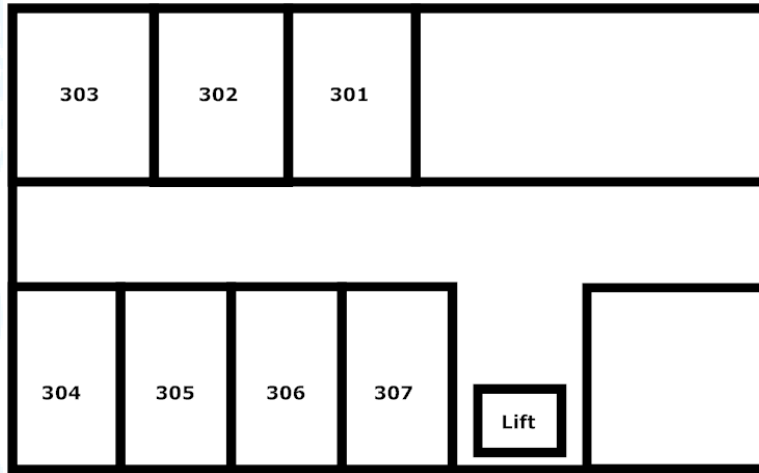

HOTEL CASALE

FLOOR PLANS

2ND FLOOR

3RD FLOOR

INTERSKI, 8 ACORN BUSINESS PARK,
COMMERCIAL GATE, MANSFIELD NG18 1EX

T: 01623 456333 | E: email@interski.co.uk | W: www.interski.co.uk