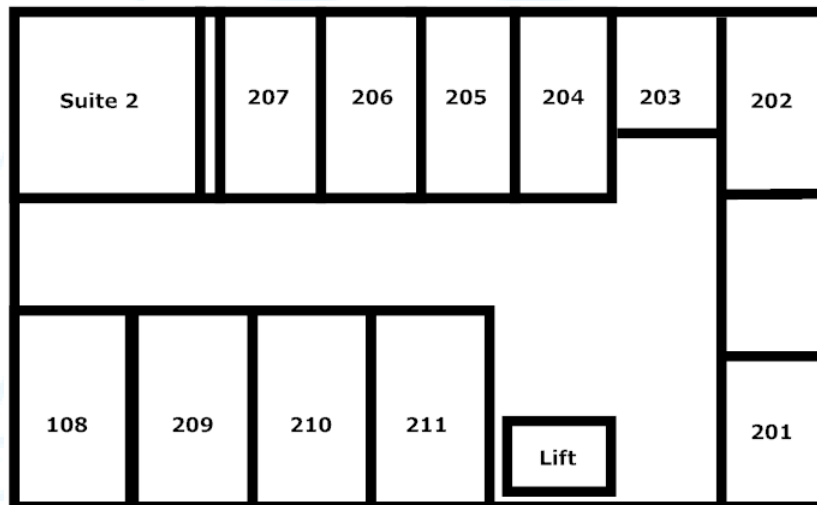

HOTEL CASALE

FLOOR PLANS

2ND FLOOR

3RD FLOOR

INTERSKI, 8 ACORN BUSINESS PARK,
COMMERCIAL GATE, MANSFIELD NG18 1EX

T: 01623 456333 | E: email@interski.co.uk | W: www.interski.co.uk