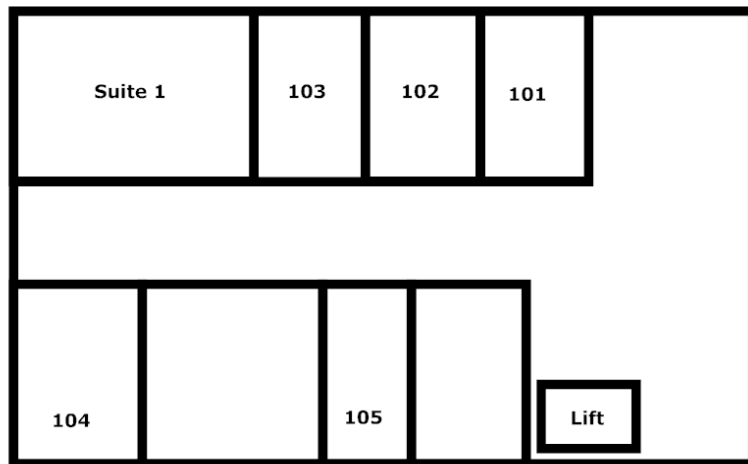

HOTEL CASALE

FLOOR PLANS

2ND FLOOR

3RD FLOOR

INTERSKI, 8 ACORN BUSINESS PARK,
COMMERCIAL GATE, MANSFIELD NG18 1EX

T: 01623 456333 | E: email@interski.co.uk | W: www.interski.co.uk